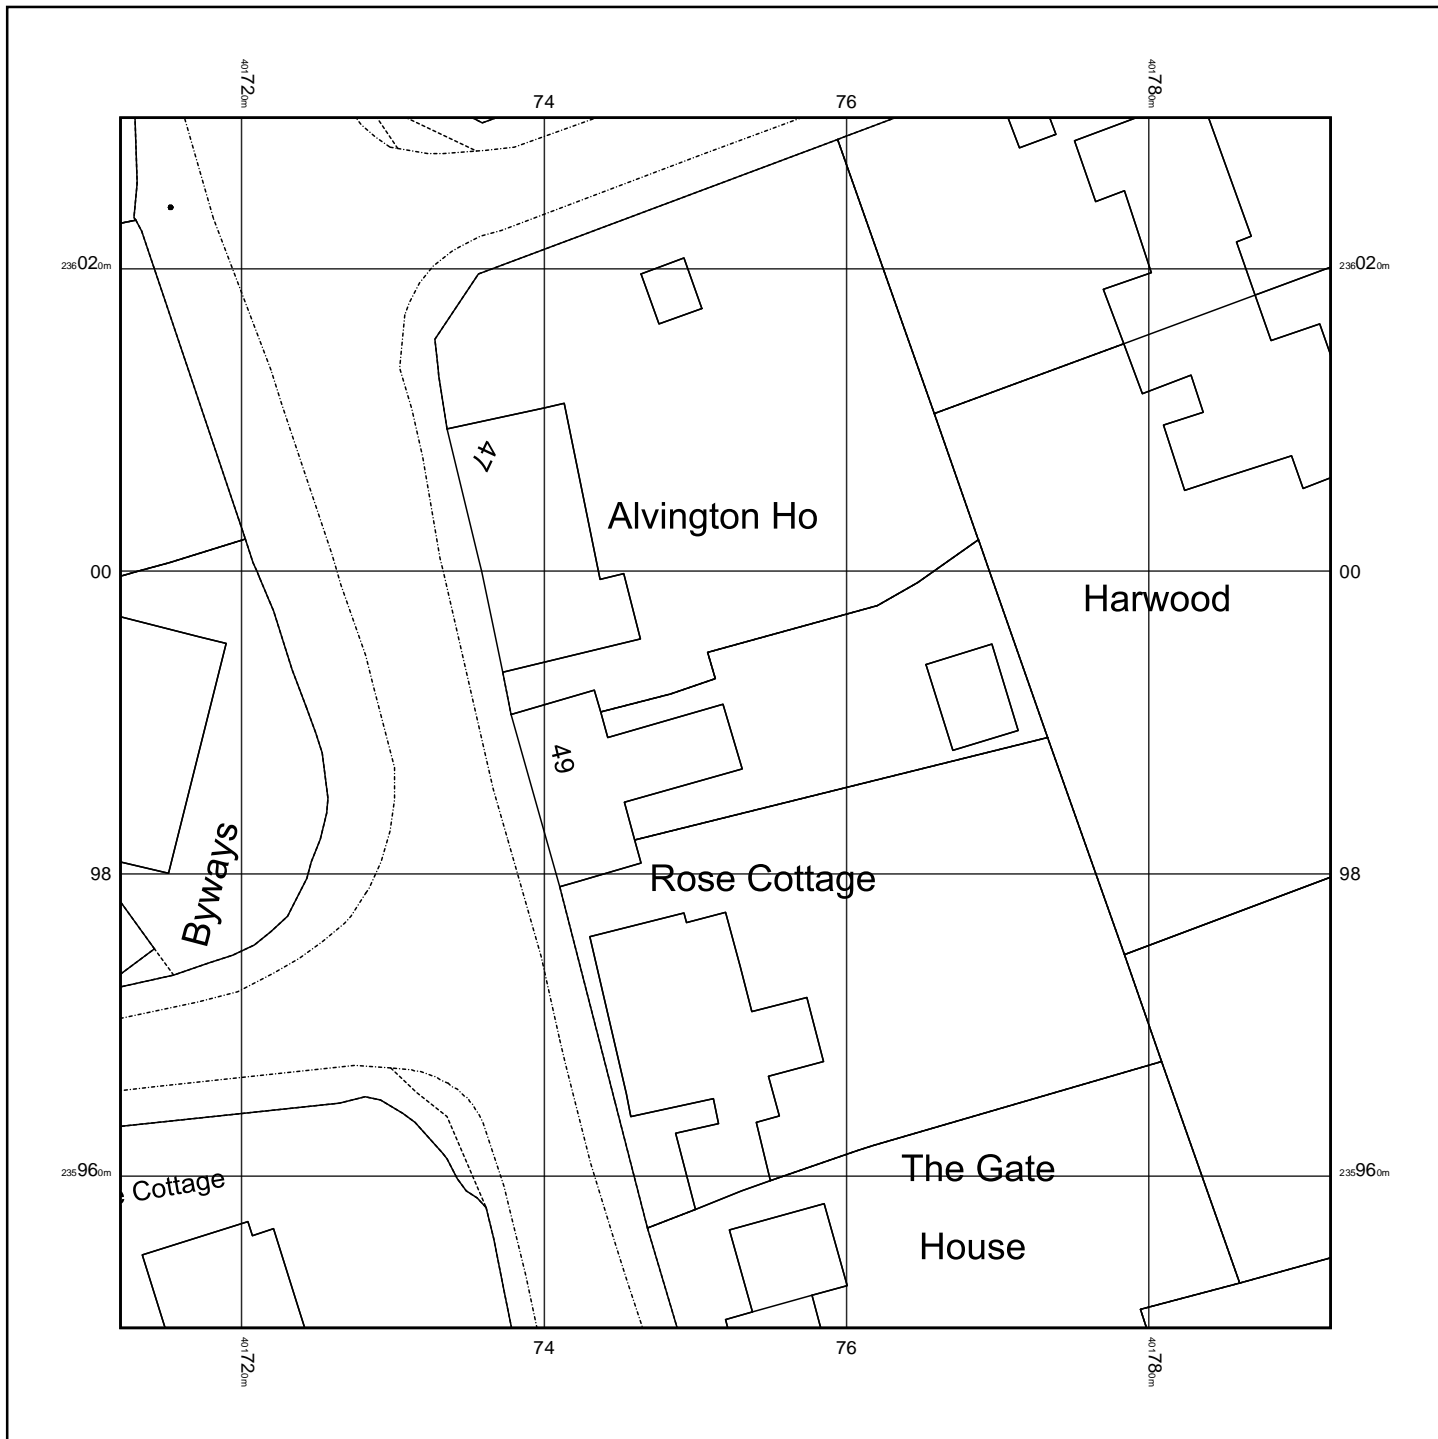

North

0m 1cm = 5m 25m

Scale 1:500

© Crown copyright and database rights 2021 Ordnance Survey 100048957. The representation of road, track or path is no evidence of a boundary or right of way. The representation of features as lines is no evidence of a property boundary.

Supplied by: www.ukmapcentre.com
Serial No: xxxxxx
Centre Coordinates: 401752,235990
Production Date: 19/07/2021 15:46:53